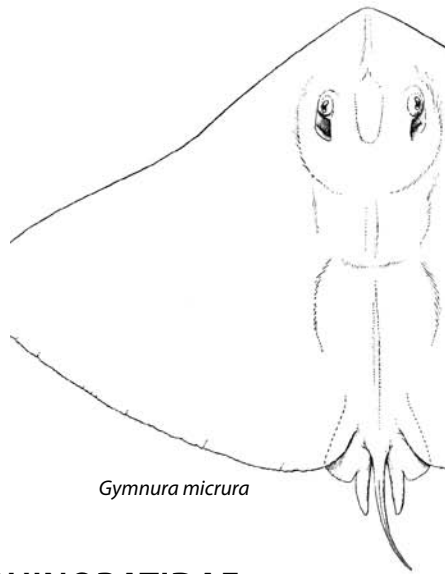

GYMNURIDAE

Gymnura micrura