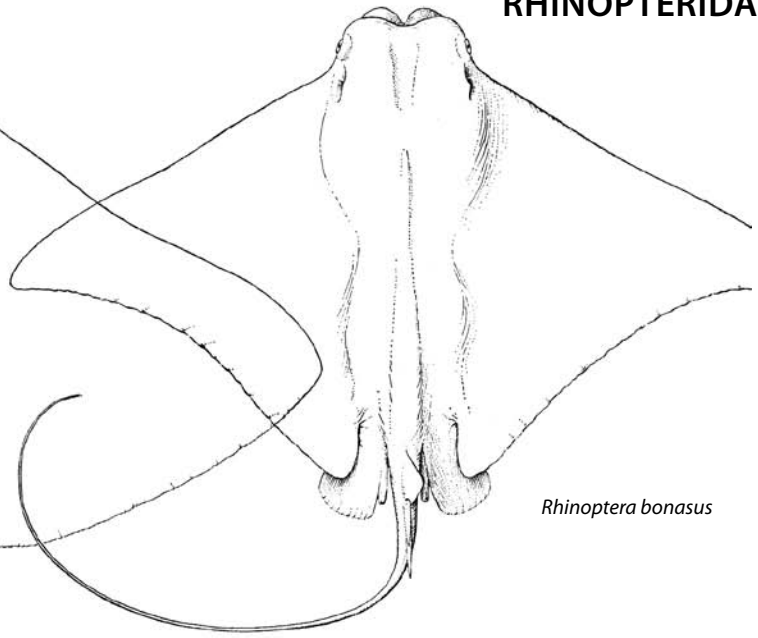

RHINOPTERIDAE

Rhinoptera bonasus