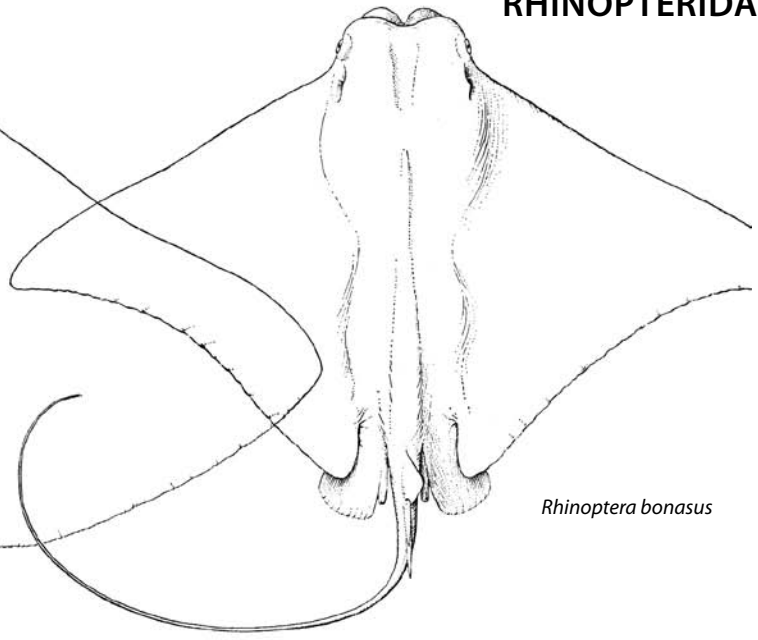

RHINOPTERIDAE

Rhinoptera bonasus